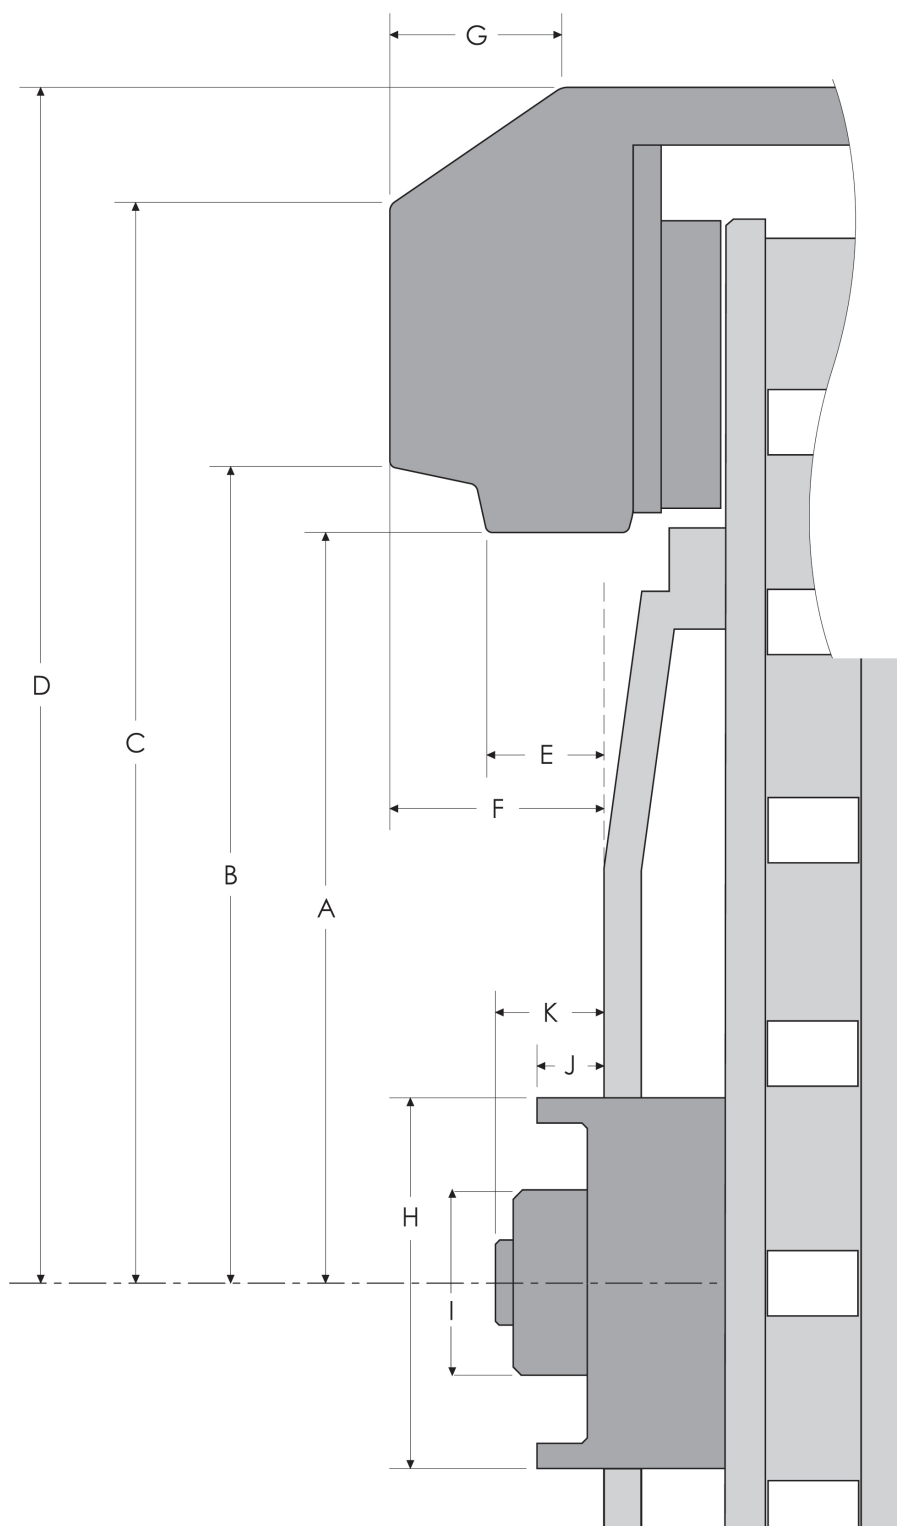

ブレーキキャリパーチェックシート

ホイールマッチングを取る際にブレーキキャリパーの下記の各寸法が必要になる場合があります。
詳しくはお問い合わせください。